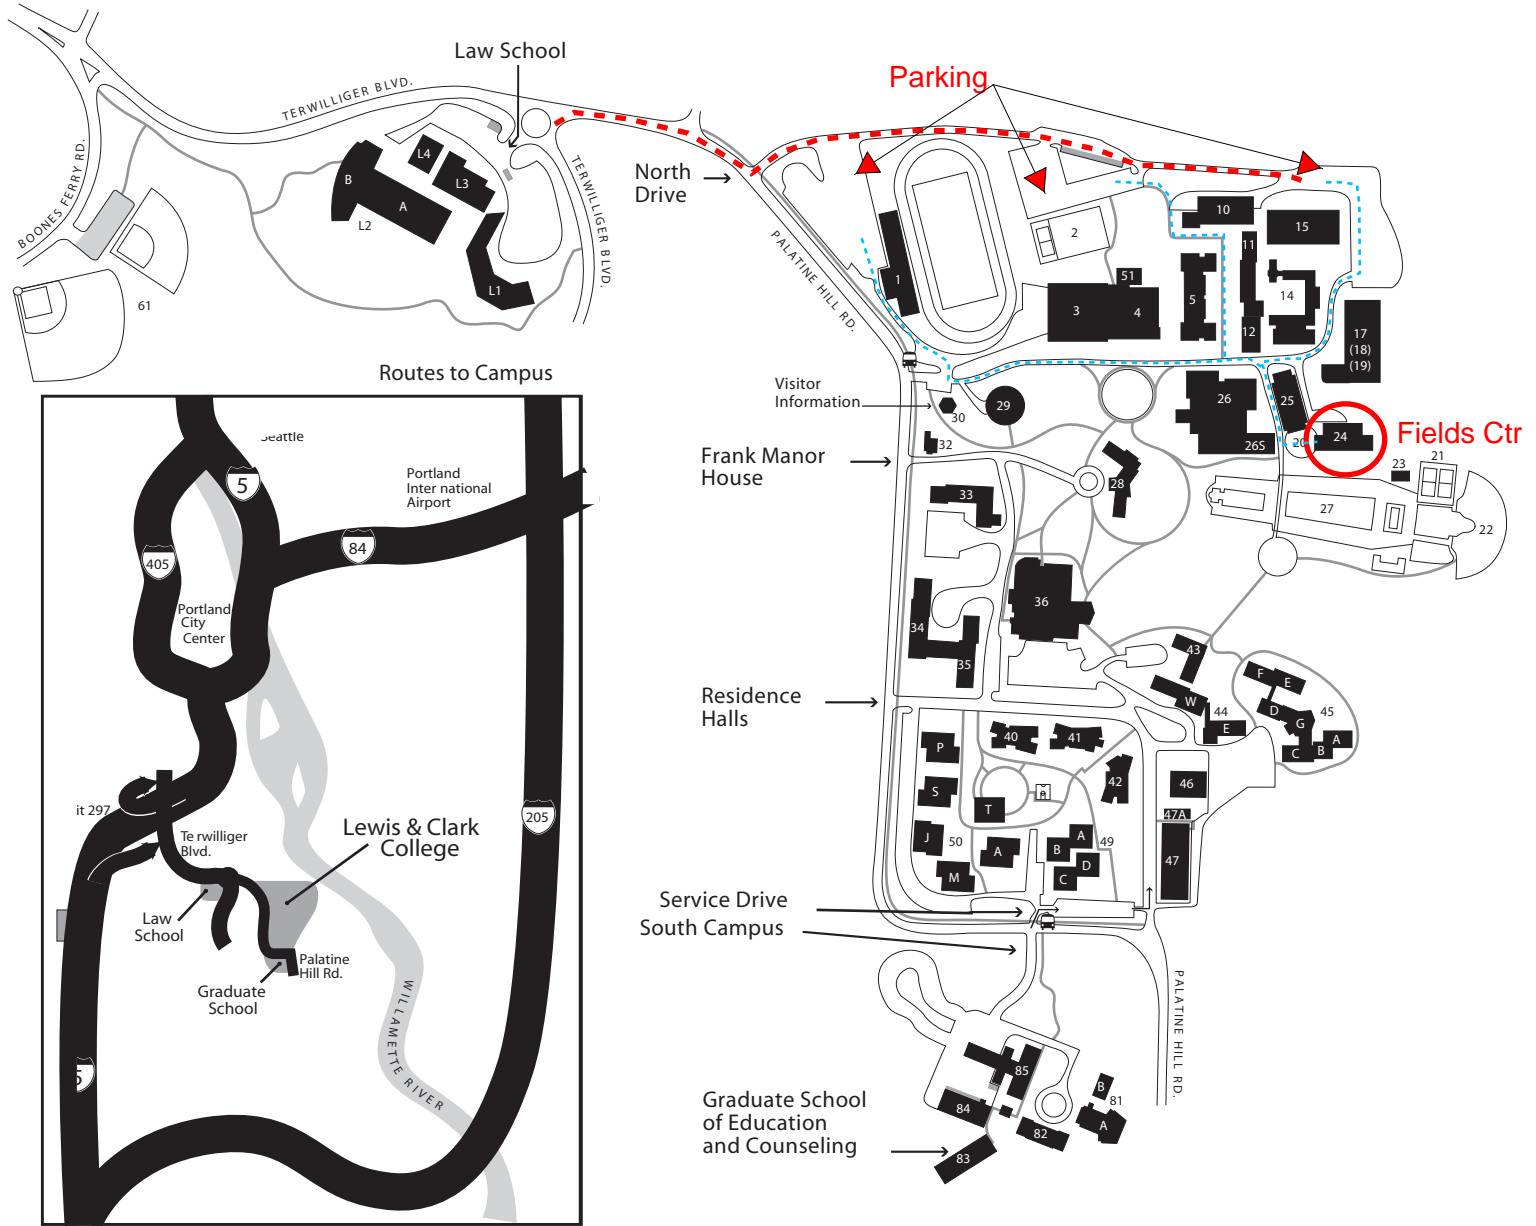

# Lewis & Clark Campus Map

Lewis & Clark  
0615 S.W. Palatine Hill Road  
Portland, OR 97219-7899

Directions to Fields Center for Visual Arts

Walk .....  
Drive .....

## Buildings and Features

- 1 Griswold Stadium
- 2 Tennis Courts
- 3 Pamplin Sports Center
- 4 Zehntbauer Swimming Pavilion
- 5 J.R. Howard Hall
- 10 Evans Music Center
- 11 Biology-Psychology
- 12 BoDine
- 14 Albany Quadrangle
- 15 Fir Acres Theatre
- 17 Olin Center for Physics & Chemistry
- 18 Greenhouse (access through Olin)
- 19 Telescope (access through Olin)
- 20 Alumni Circle
- 21 Tennis Court
- 22 Rose Garden
- 23 Outdoor Pool & Dressing Pavilion
- 24 Fields Center for the Visual Arts
- 25 Miller Center for the Humanities
- 26 Watzek Library
- 26S Hoffman Gallery of Contemporary Art

- 27 Estate Gardens
- 28 Frank Manor House
- 29 Flanagan Chapel
- 30 Campus Safety
- 32 Gatehouse
- 36 Templeton Campus Center
- 46 McAfee
- 47 Facilities Services
- 47A Facilities Services Administration
- 51 Heating & Cooling Plant
- 61 Huston Sports Complex
- 81A South Chapel
- 81B South Chapel Annex
- 82 Corbett House
- 83 Rogers Hall
- 84 Sequoia
- 85 Conference Center

## Law School

- L1 Legal Research Center
- L2A Boley Law Library
- L2B Wood Hall
- L3 McCarty Classroom Complex
- L4 Gantenbein