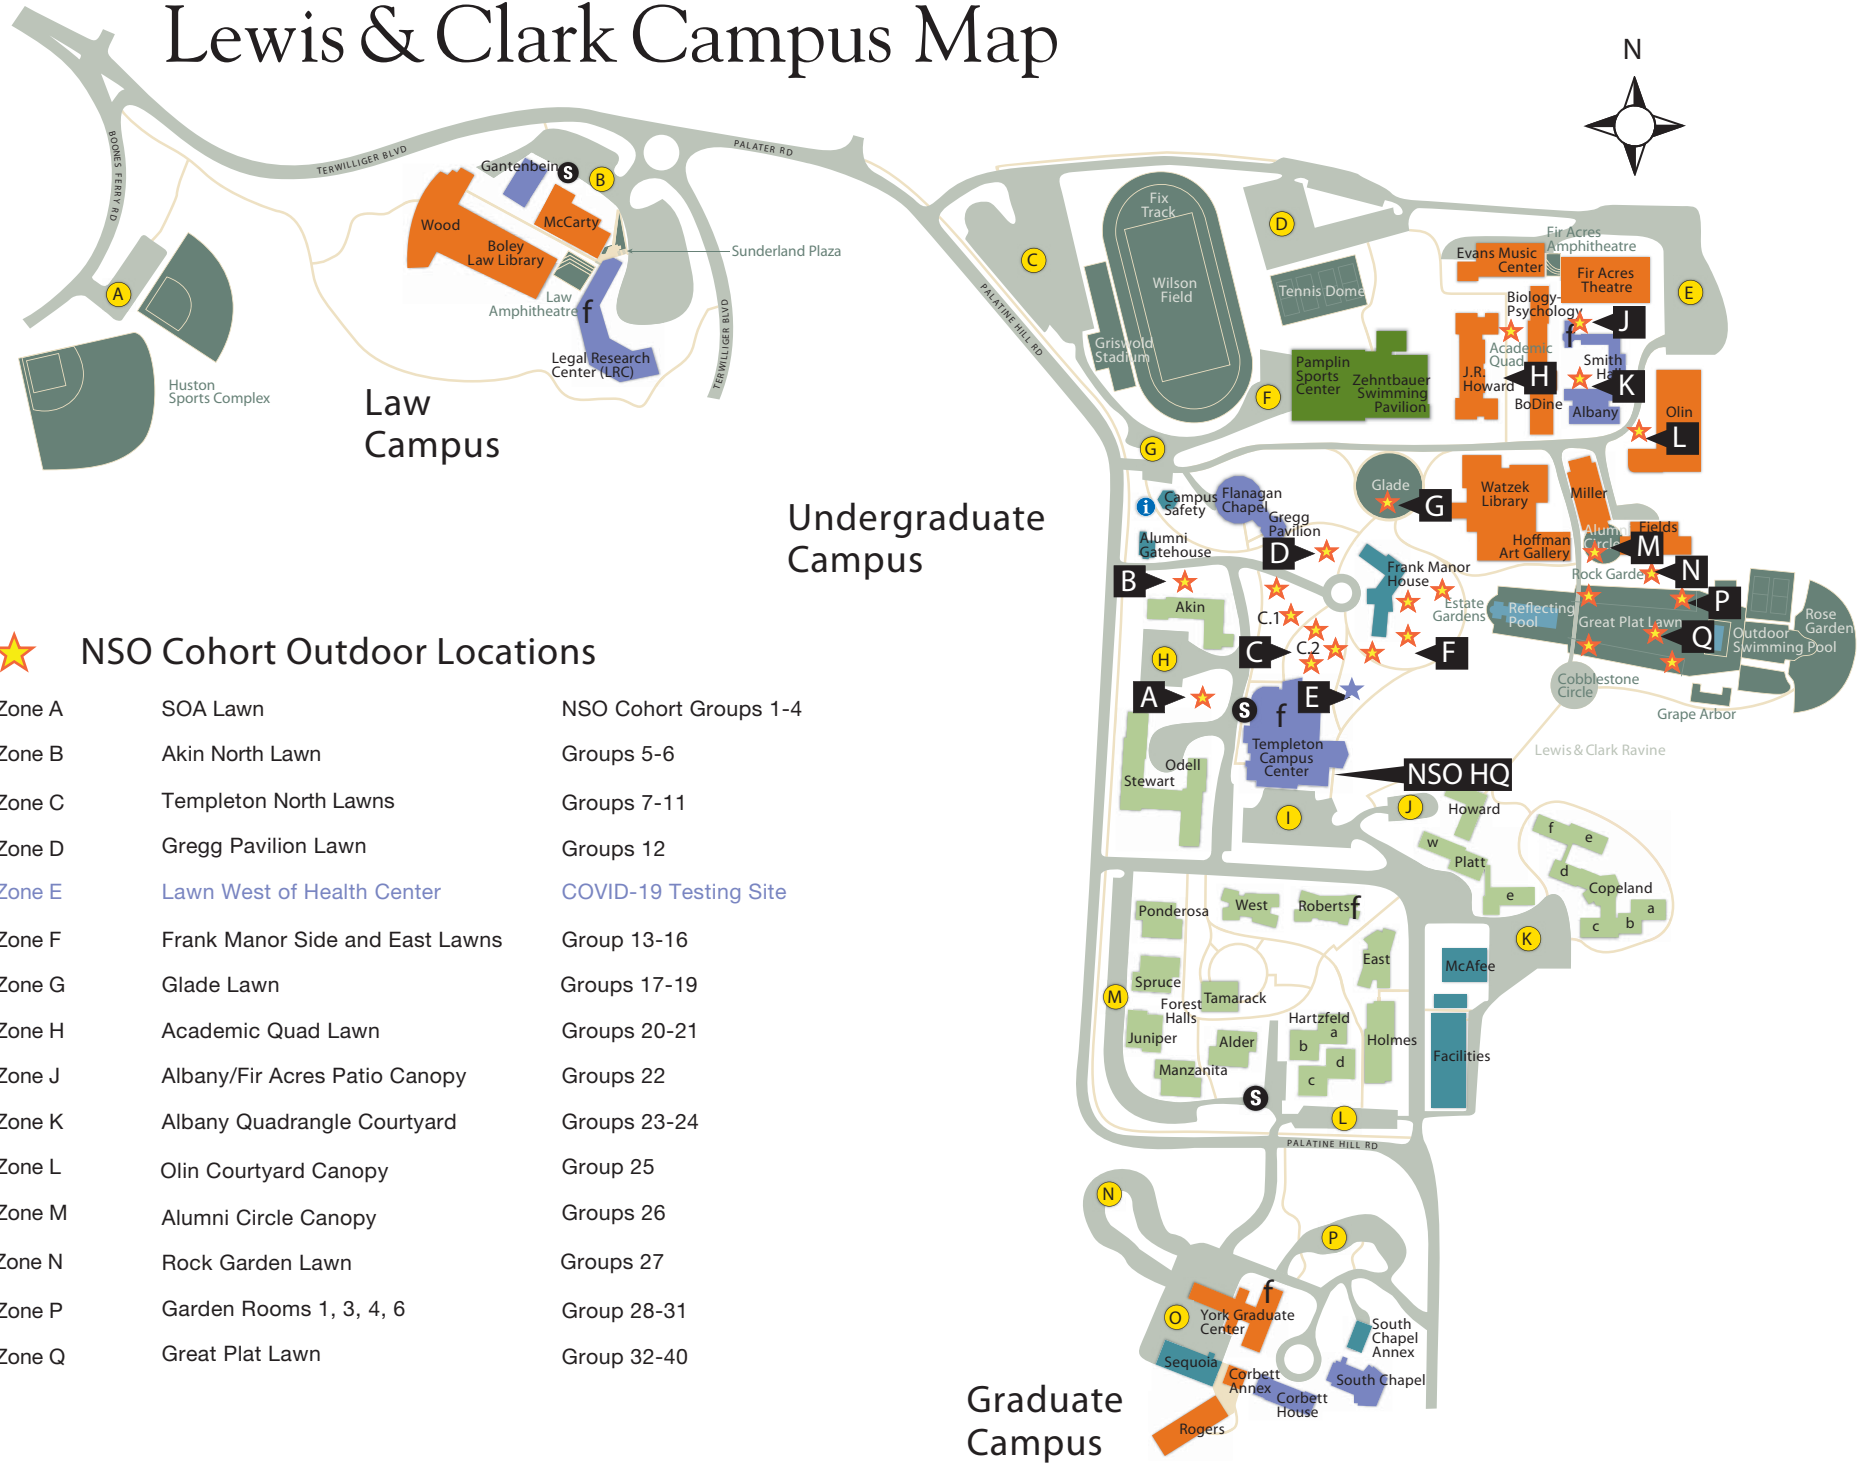

Lewis & Clark Campus Map

★ NSO Cohort Outdoor Locations

Zone A	SOA Lawn	NSO Cohort Groups 1-4
Zone B	Akin North Lawn	Groups 5-6
Zone C	Templeton North Lawns	Groups 7-11
Zone D	Gregg Pavilion Lawn	Groups 12
Zone E	Lawn West of Health Center	COVID-19 Testing Site
Zone F	Frank Manor Side and East Lawns	Group 13-16
Zone G	Glade Lawn	Groups 17-19
Zone H	Academic Quad Lawn	Groups 20-21
Zone J	Albany/Fir Acres Patio Canopy	Groups 22
Zone K	Albany Quadrangle Courtyard	Groups 23-24
Zone L	Olin Courtyard Canopy	Group 25
Zone M	Alumni Circle Canopy	Groups 26
Zone N	Rock Garden Lawn	Groups 27
Zone P	Garden Rooms 1, 3, 4, 6	Group 28-31
Zone Q	Great Plat Lawn	Group 32-40

Graduate Campus