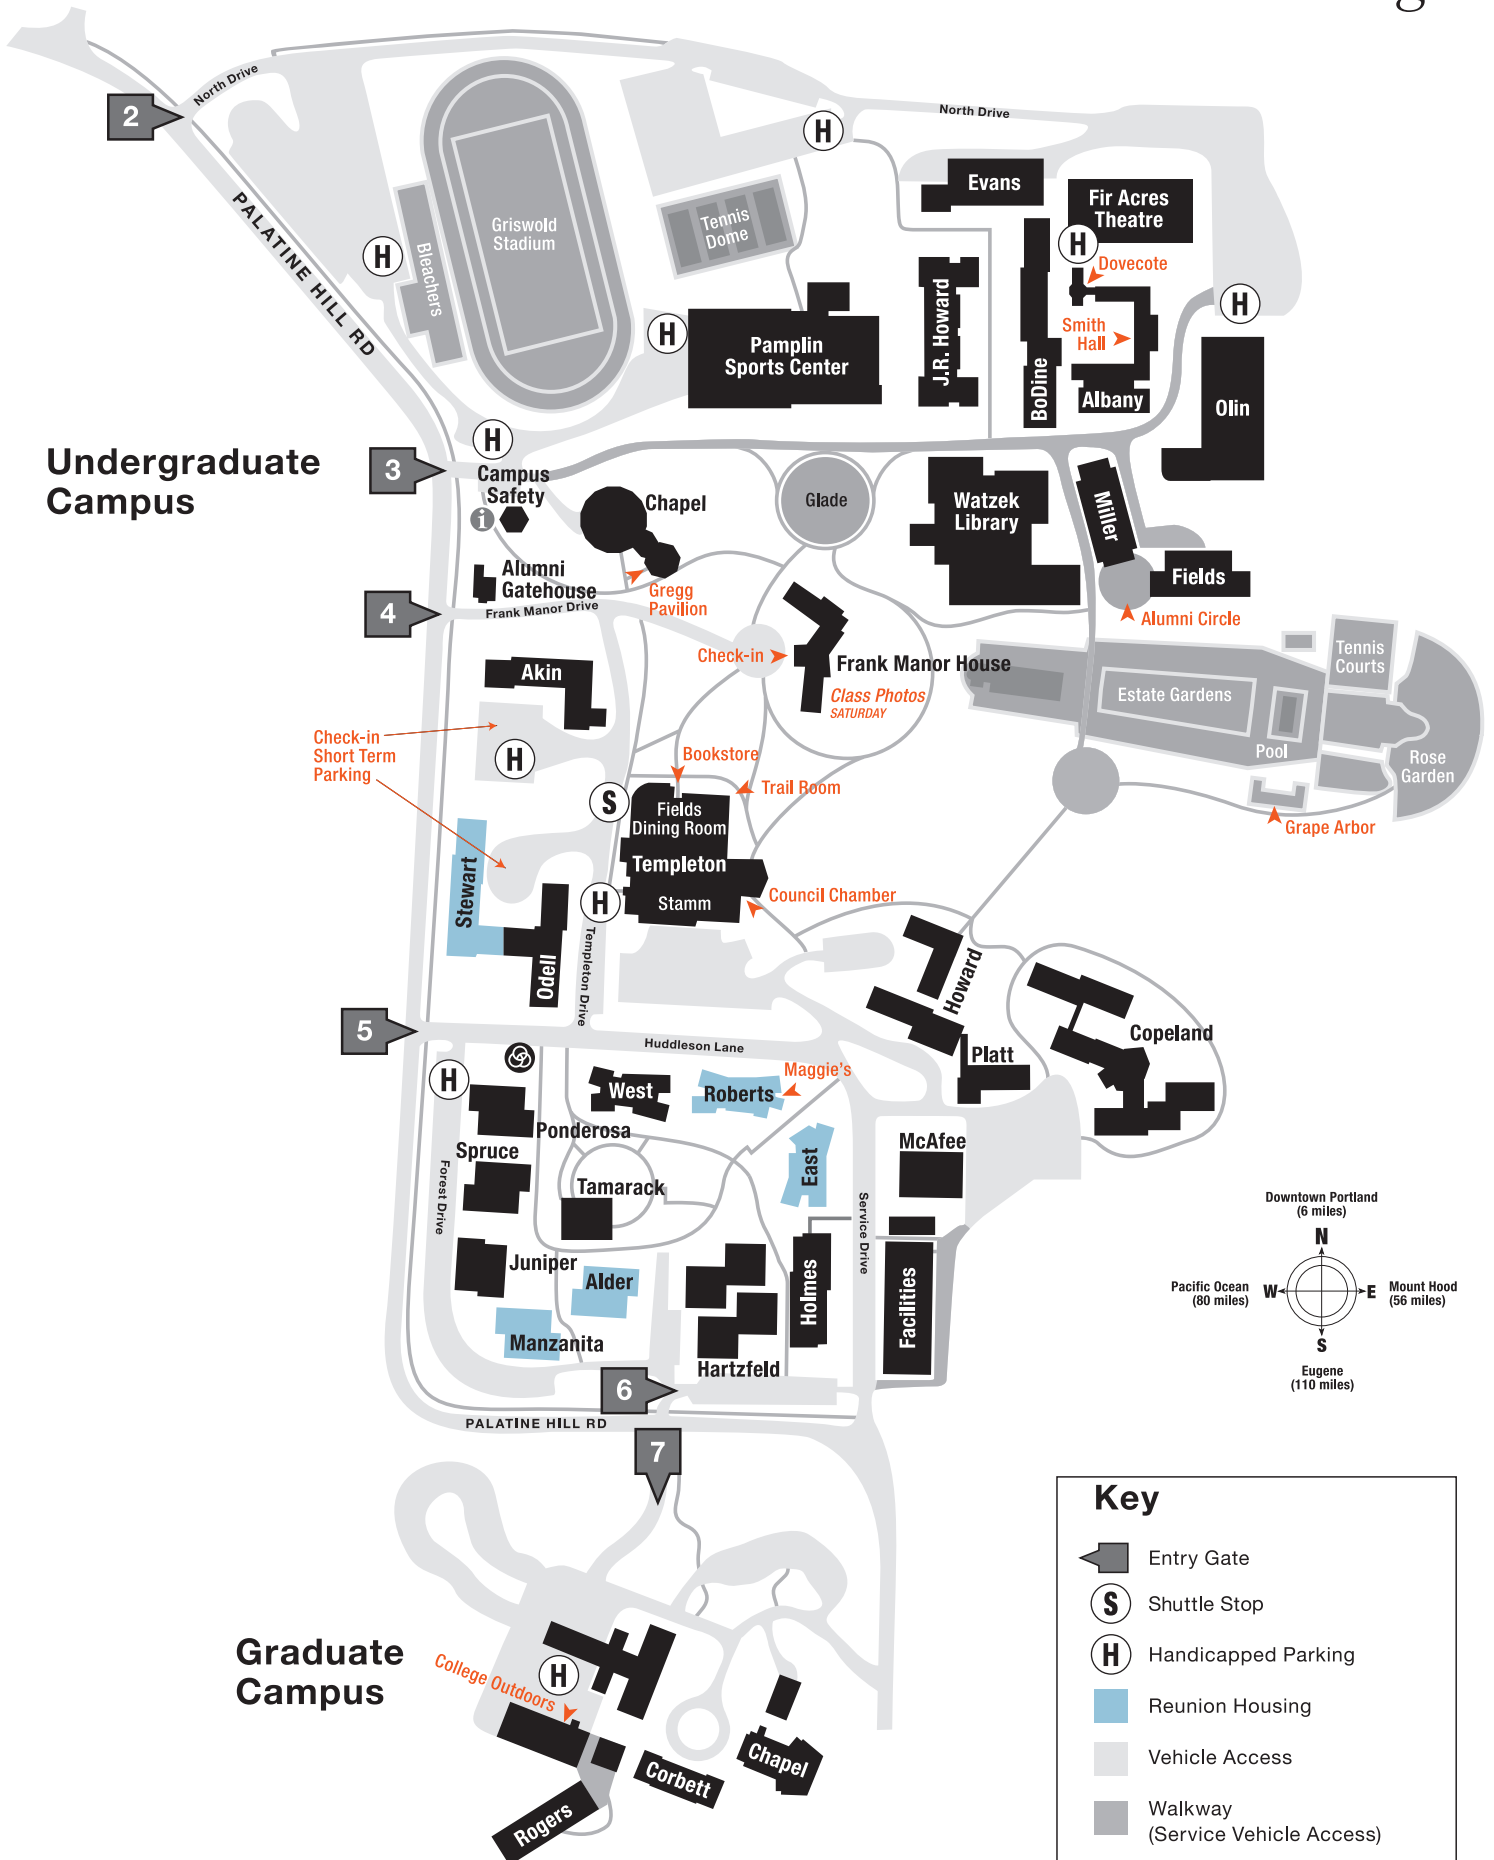

Lewis & Clark College

Undergraduate Campus

Graduate Campus

Key

- Entry Gate
- Shuttle Stop
- Handicapped Parking
- Reunion Housing
- Vehicle Access
- Walkway (Service Vehicle Access)