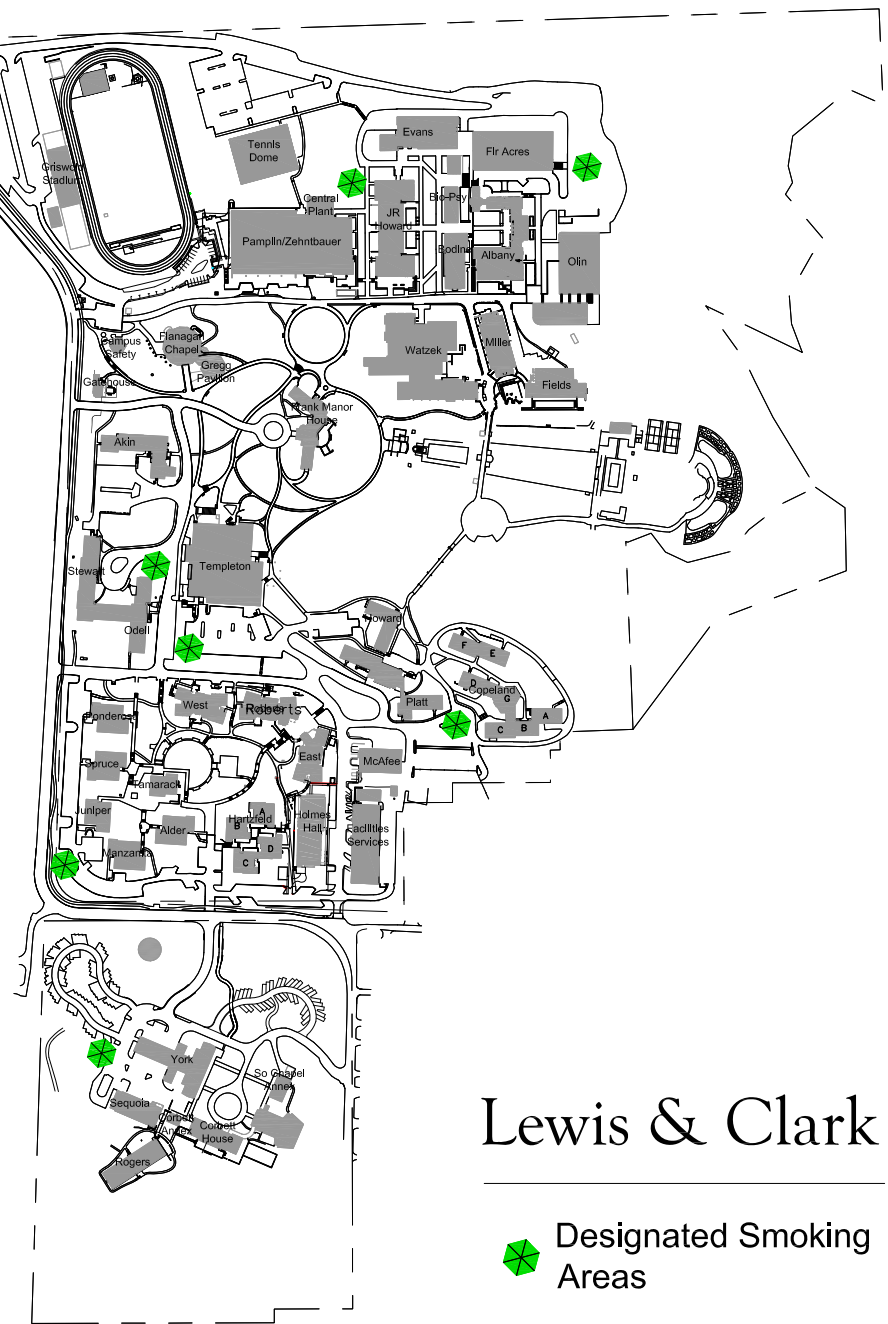

Look for the Green Umbrella

Lewis & Clark permits smoking in designated smoking areas (DSAs) only.

There is no safe exposure level to second-hand smoke.
Protect our community health.

If you smoke, use a DSA.

Lewis & Clark

 Designated Smoking Areas